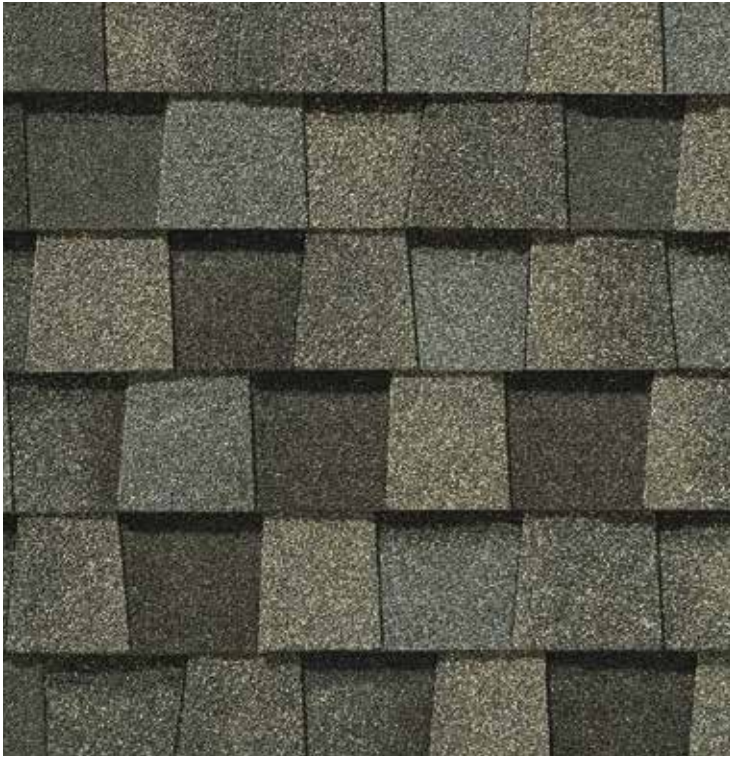

# LANDMARK<sup>®</sup> SERIES

Designer Roofing Shingles

*Landmark, shown in Weathered Wood*

*NOTE: Due to limitations of printing reproduction, CertainTeed can not guarantee the identical match of the actual product color to the graphic representations throughout this publication.*

# LANDMARK® PRO COLOR PALETTE

Max Def Granite Gray

Max Def Georgetown Gray

Cinder Black

Max Def Black Walnut

Max Def Weathered Wood

Max Def Moire Black

Max Def Heather Blend