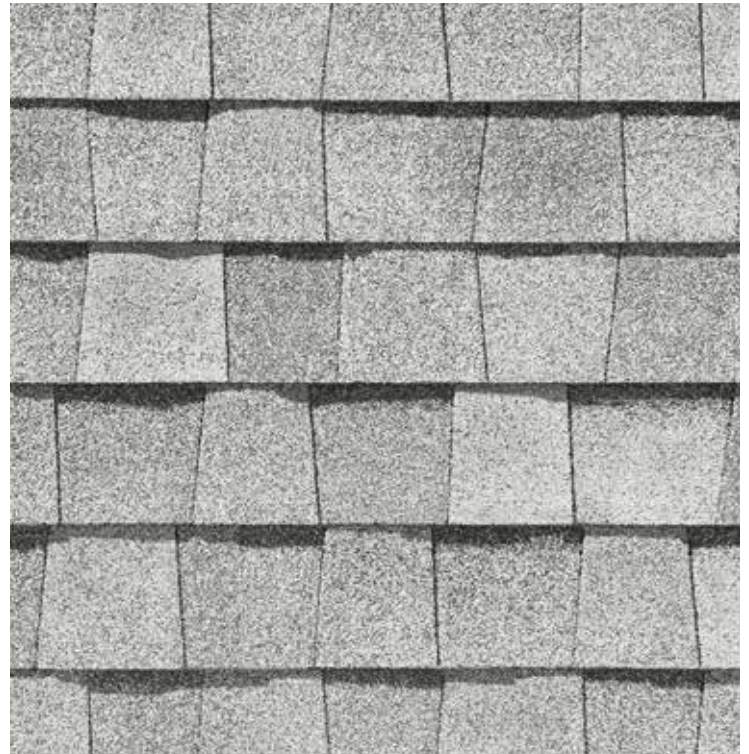

Silver Birch
CRRC Product ID 0668-0072

Silver Birch available in Hawaii only.

MAX DEF COLORS

Look deeper. With Max Def, a new dimension is added to shingles with a richer mixture of surface granules. You get a brighter, more vibrant, more dramatic appearance and depth of color. And the natural beauty of your roof shines through.