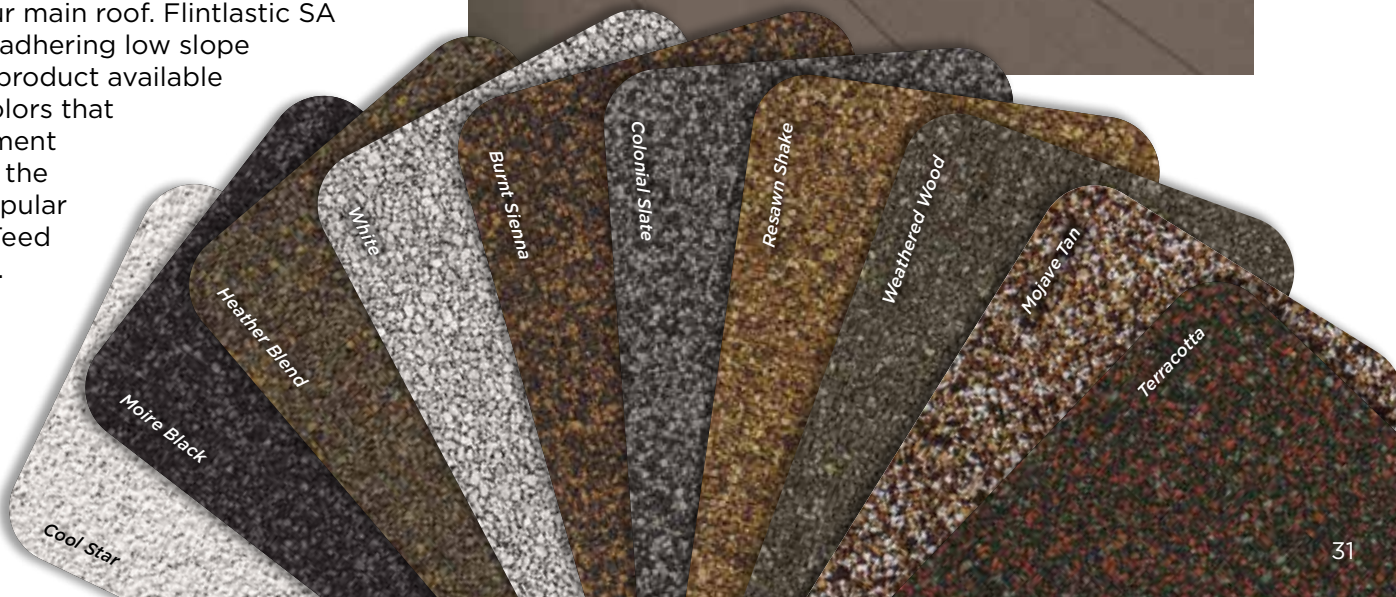

# The ColorView® Visualizer: Design your Dream Home with the Click of a Mouse

CertainTeed created the ColorView tool to help homeowners bring their creative vision to reality.

Just look through a photo library of homes to choose one that looks most like your own. Then click on the roof to easily switch designs and see what CertainTeed product looks best. You can choose from hundreds of different roofing design and color combinations, and even add roof accents in different colors. All before anyone raises a hammer.

Want to visualize different roofing styles on your own home? You can upload photos to ColorView and have them digitally masked by one of our design professionals, or use DIY mode to upload and mask your own photos.

# Color Companion Products for Flat Roof Areas

With CertainTeed Flintlastic® SA, you can coordinate flat roof areas like carports, canopies and porches with your main roof. Flintlastic SA is a self-adhering low slope roofing product available in ten colors that complement some of the most popular CertainTeed shingles.