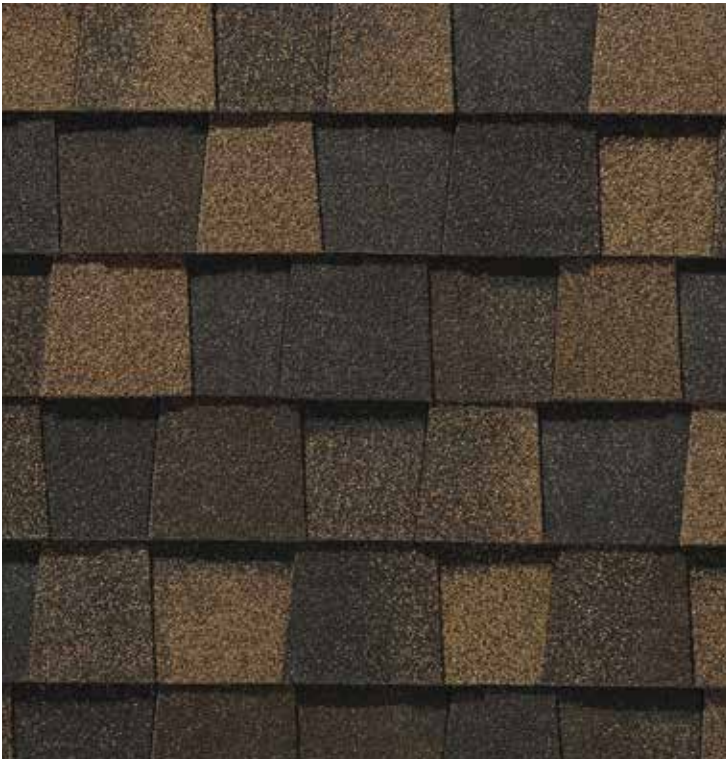

Max Def Burnt Sienna