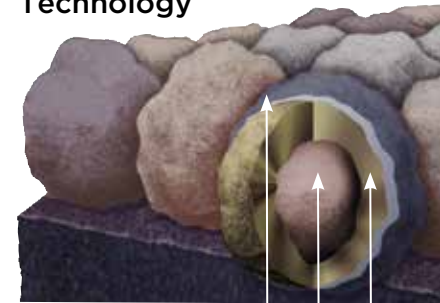

StreakFighter®

Algae Resistance

The ultimate in stain protection.

Those streaks you see on other roofs in your neighborhood? That's algae, and it's a common eyesore on roofing throughout North America. CertainTeed's **StreakFighter** technology uses the power of science to repel algae before it can take hold and spread. **StreakFighter's** granular blend includes naturally algae-resistant copper, helping your roof maintain its curb appeal and look beautiful for years to come.

Granule with StreakFighter Technology