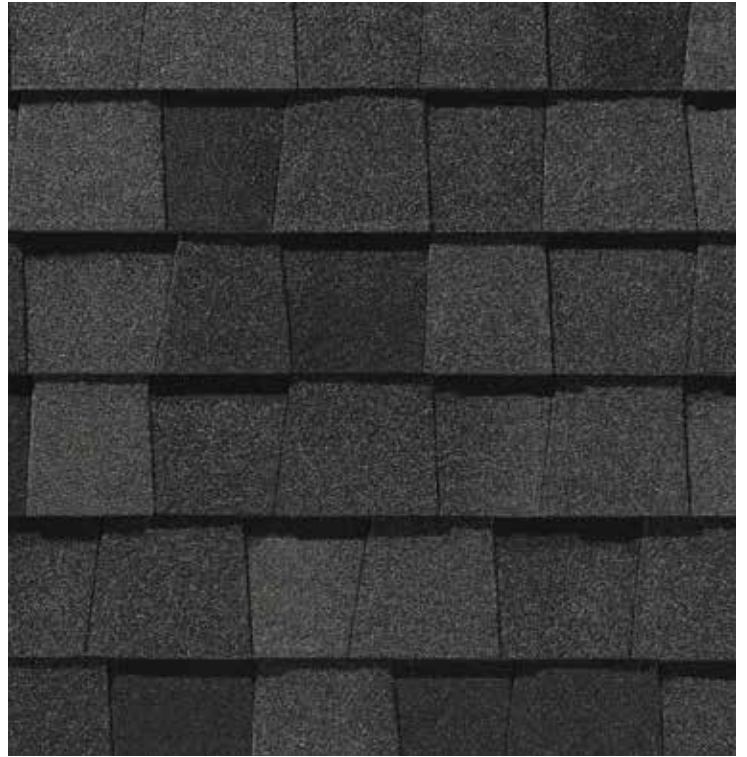

Max Def Moire Black