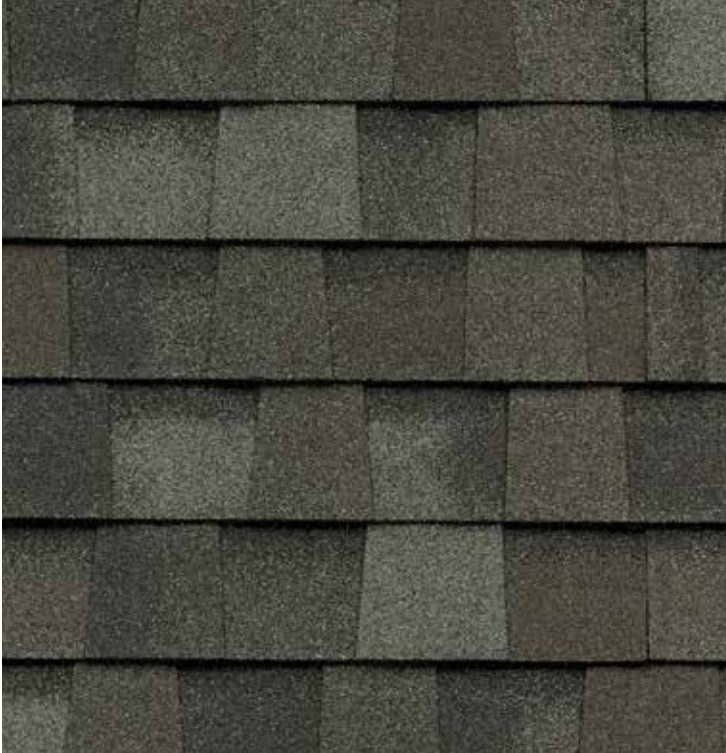

Max Def Georgetown Gray