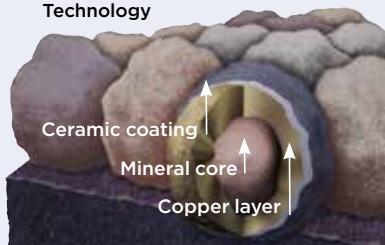

**StreakFighter's** granular blend includes naturally algae-resistant copper, helping your roof maintain its curb appeal and look beautiful for years to come.

Granule with **StreakFighter** Technology

Diagram for illustrative purposes only.