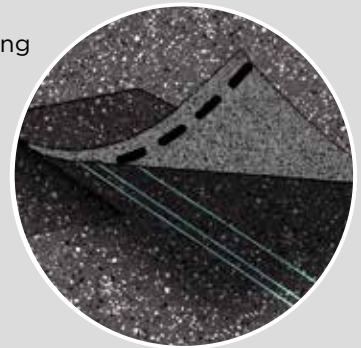

CertaSeal™

Uplift Protection

CertaSeal™ is a fast-activating modified asphalt sealant with a 20-year record of proven performance. Designed to seal shingles together upon installation, it protects roofs from wind uplift and shingle blow-off so that homes stay safe and dry. It's also engineered to remain flexible after installation, unlike harder sealants that can dry out and crack over time.