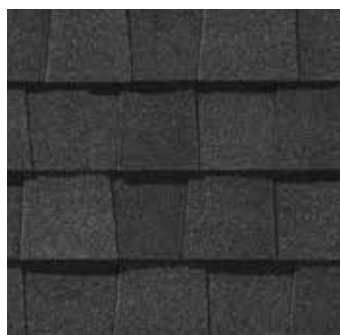

Max Def Charcoal Black