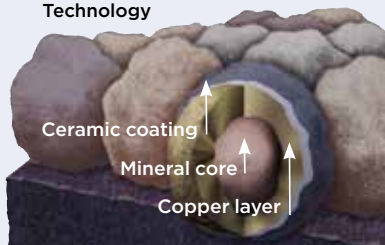

We started by adding more weathering asphalt to the industry's toughest fiberglass mat to provide more protection. Then we incorporated our Maximum Definition color blend technology to give the product more vibrancy on the roof. Included is the proven performance of our **NailTrak**® feature, enabling faster installation.

StreakFighter's granular blend includes naturally algae-resistant copper, helping your roof maintain its curb appeal and look beautiful for years to come.

Granule with **StreakFighter** Technology

Diagram for illustrative purposes only.

NailTrak®

Fast, Accurate, Visible

The new and improved **NailTrak** nailing line, a feature on CertainTeed designer shingles.

Now **NailTrak** is brighter than ever before, with high-visibility lines that stand out whether it's daybreak or dusk.

NailTrak removes the guesswork with three separately defined lines, creating a large area to guide your nailing and a smaller area for extreme steep-slope applications.

QuadraBond™

Advanced Layering

CertainTeed's specially formulated adhesive adheres shingle layers at four points, more than any other manufacturer. This superior bond provides greater protection against shingle delamination to maximize performance over the life of the shingle in any climate.