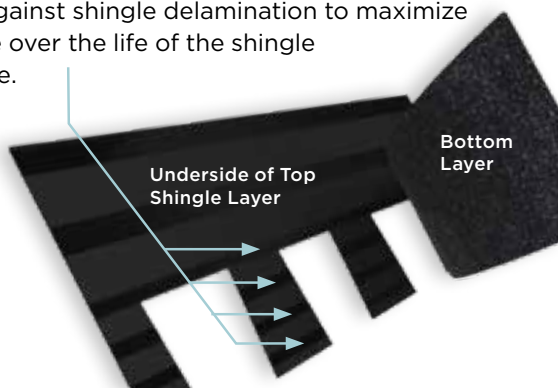

We started by adding more weathering asphalt to the industry's toughest fiberglass mat to provide more protection. Then we incorporated our Maximum Definition color blend technology to give the product more vibrancy on the roof. Included is the proven performance of our **NailTrak**® feature, enabling faster installation.

NailTrak®

Fast, Accurate, Visible

The new and improved **NailTrak** nailing line, a feature on CertainTeed designer shingles.

Now **NailTrak** is brighter than ever before, with high-visibility lines that stand out whether it's daybreak or dusk.

NailTrak removes the guesswork with three separately defined lines, creating a large area to guide your nailing and a smaller area for extreme steep-slope applications.

QuadraBond™

Advanced Layering

CertainTeed's specially formulated adhesive adheres shingle layers at four points, more than any other manufacturer. This superior bond provides greater protection against shingle delamination to maximize performance over the life of the shingle in any climate.