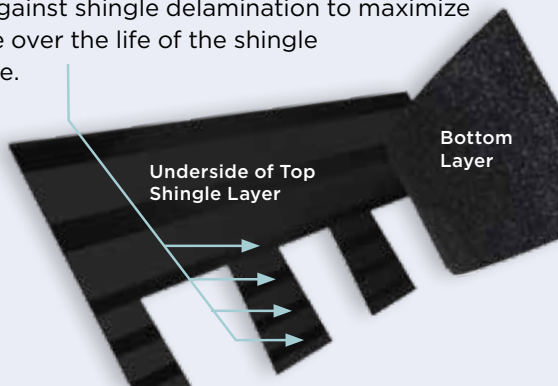

Max Def Colors

Scan code for more information

Look deeper. With Max Def, a new dimension is added to shingles with a richer mixture of surface granules. You get a brighter, more vibrant, more dramatic appearance and depth of color. And the natural beauty of your roof shines through.

NailTrak®

Fast, Accurate, Visible

The new and improved **NailTrak** nailing line, a feature on CertainTeed designer shingles.

Now **NailTrak** is brighter than ever before, with high-visibility lines that stand out whether it's daybreak or dusk.