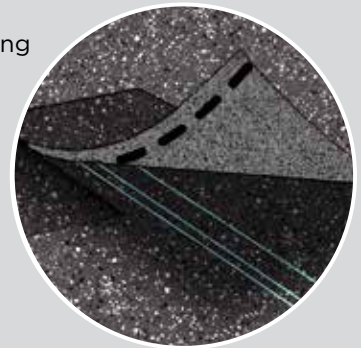

CertaSeal™

Uplift Protection

CertaSeal™ is a fast-activating modified asphalt sealant with a 20-year record of proven performance. Designed to seal shingles together upon installation, it protects roofs from wind uplift and shingle blow-off so that homes stay safe and dry. It's also engineered to remain flexible after installation, unlike harder sealants that can dry out and crack over time.