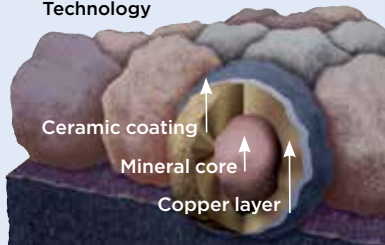

## Algae Resistance

The ultimate in stain protection.

Those streaks you see on other roofs in your neighborhood? That's algae, and it's a common eyesore on roofing throughout North America. CertainTeed's **StreakFighter** technology uses the power of science to repel algae before it can take hold and spread.

**StreakFighter's** granular blend includes naturally algae-resistant copper, helping your roof maintain its curb appeal and look beautiful for years to come.

Granule with **StreakFighter** Technology

Diagram for illustrative purposes only.