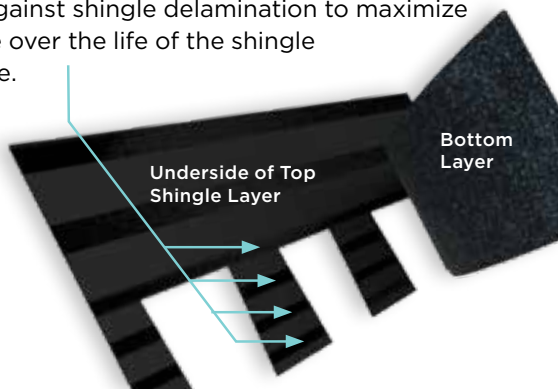

QuadraBond™

Advanced Layering

CertainTeed's specially formulated adhesive adheres shingle layers at four points, more than any other manufacturer. This superior bond provides greater protection against shingle delamination to maximize performance over the life of the shingle in any climate.